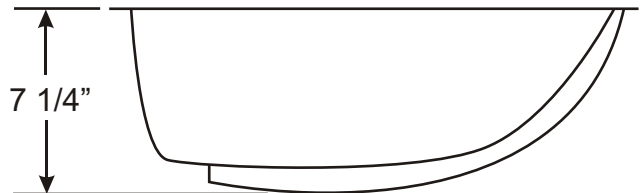

Mind's Eye

Specification Sheet

Model#: PORC-1605

Dimensions:

Overall 23 1/2" x 15 1/2" x 7 1/4"

Interior 21 1/2" x 13 1/2" x 5 3/4" deep

Material:

Porcelain

Available in White, Biscuit or Black

Warranty:

Limited lifetime warranty as specified in the Mind's Eye warranty literature.

Mind's Eye Companies Worldwide, Inc.
2197 Canton Road, Suite 106
Marietta, GA 30066
P: (770) 645-1707 (866) 231-3846
F: (770) 645-1605 (866) 231-3951