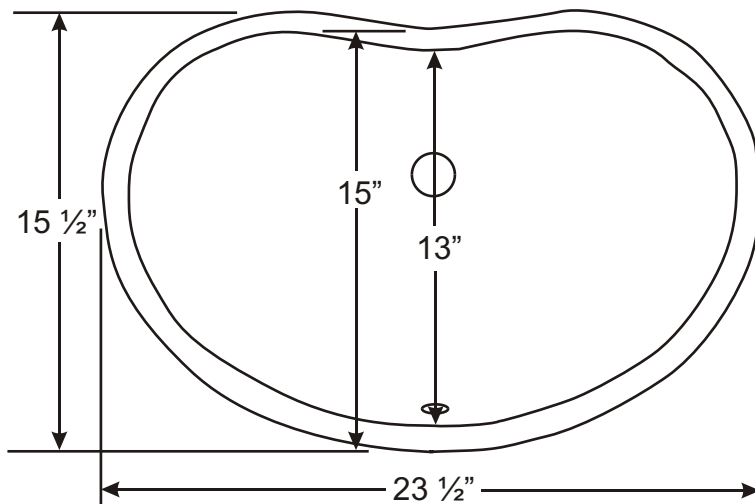

Mind's Eye

Specification Sheet

Model#: PORC-1605

Dimensions:

Overall 23 1/2" x 15 1/2" x 7 1/4"

Interior 21 1/2" x 13 1/2" x 5 3/4" deep

Material:

Porcelain

Available in White, Biscuit or Black

Warranty:

Limited lifetime warranty as specified in the Mind's Eye warranty literature.

Mind's Eye Companies Worldwide, Inc.
2197 Canton Road, Suite 106
Marietta, GA 30066
P: (770) 645-1707 (866) 231-3846
F: (770) 645-1605 (866) 231-3951