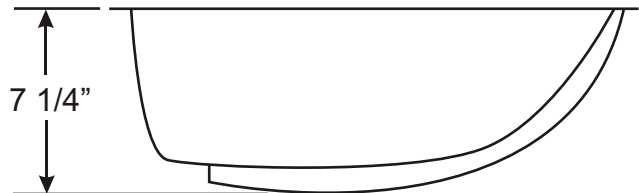

Mind's Eye

Specification Sheet

Model#: PORC-1605

Dimensions:

Overall 23 1/2" x 15 1/2" x 7 1/4"

Interior 21 1/2" x 13 1/2" x 5 3/4" deep

Material:

Porcelain

Available in White, Biscuit or Black

Warranty:

Limited lifetime warranty as specified in the Mind's Eye warranty literature.

Mind's Eye Companies Worldwide, Inc.
2197 Canton Road, Suite 106
Marietta, GA 30066
P: (770) 645-1707 (866) 231-3846
F: (770) 645-1605 (866) 231-3951